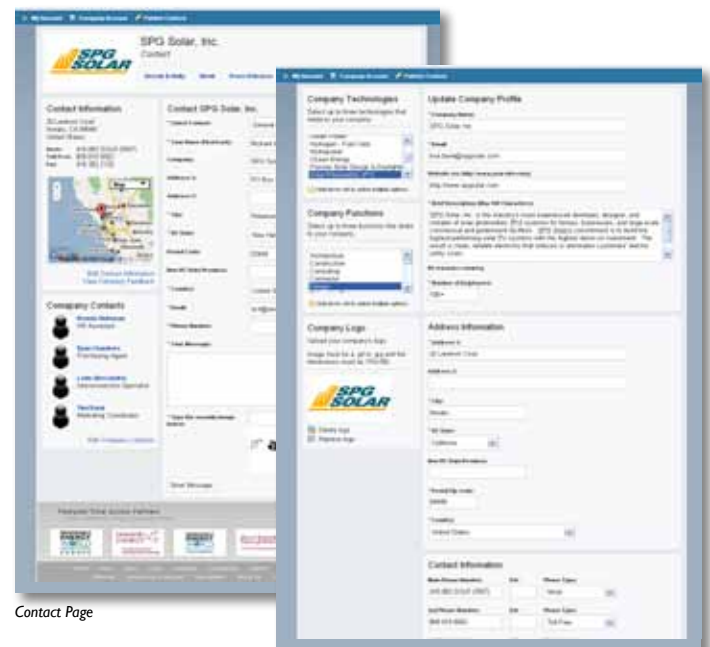

- Your Company Logo is displayed 400,000+ times per year (projected) throughout our web site.
- Your Company Description is included in our searchable directory.
- Your Company News, PR, Events, and Products are distributed worldwide via our Website and technology-specific e-Newsletters.
- Improves search engine ranking on: Google, Yahoo and MSN

Company Directory Listing

Home Page Logo Rotation

Connect with Industry Professionals

Total Access enables your company to connect with new customers and build business relationships. Prospective customers can contact you immediately and can even use social media tools to join your network. People-to-people, business-to-business.

Create PR Tool

PR Listing

Contact Page

Profile Update Tool

YEAR-ROUND ONLINE MARKETING TOTAL ACCESS

**RENEWABLE
ENERGY**
WORLD.COM™

Save 15% on Internet and e-Newsletter Advertising Campaigns

	FREE ACCESS	GOLD
	\$0	\$2599
COMPANY EXPOSURE		
Directory Listing	YES	YES
Company Profile Page	YES (with ads)	YES (no ads)
Logo Rotation	NO	YES
Post News	YES+	YES ☒
Post Products	NO	YES ☒
Post Events	NO	YES ☒
Post Jobs	NO	3 Jobs
Company Blog	YES	YES
Company Profile Featured in e-Newsletter	NO	YES
+ Company Profile only ☒ Featured in e-Newsletter		